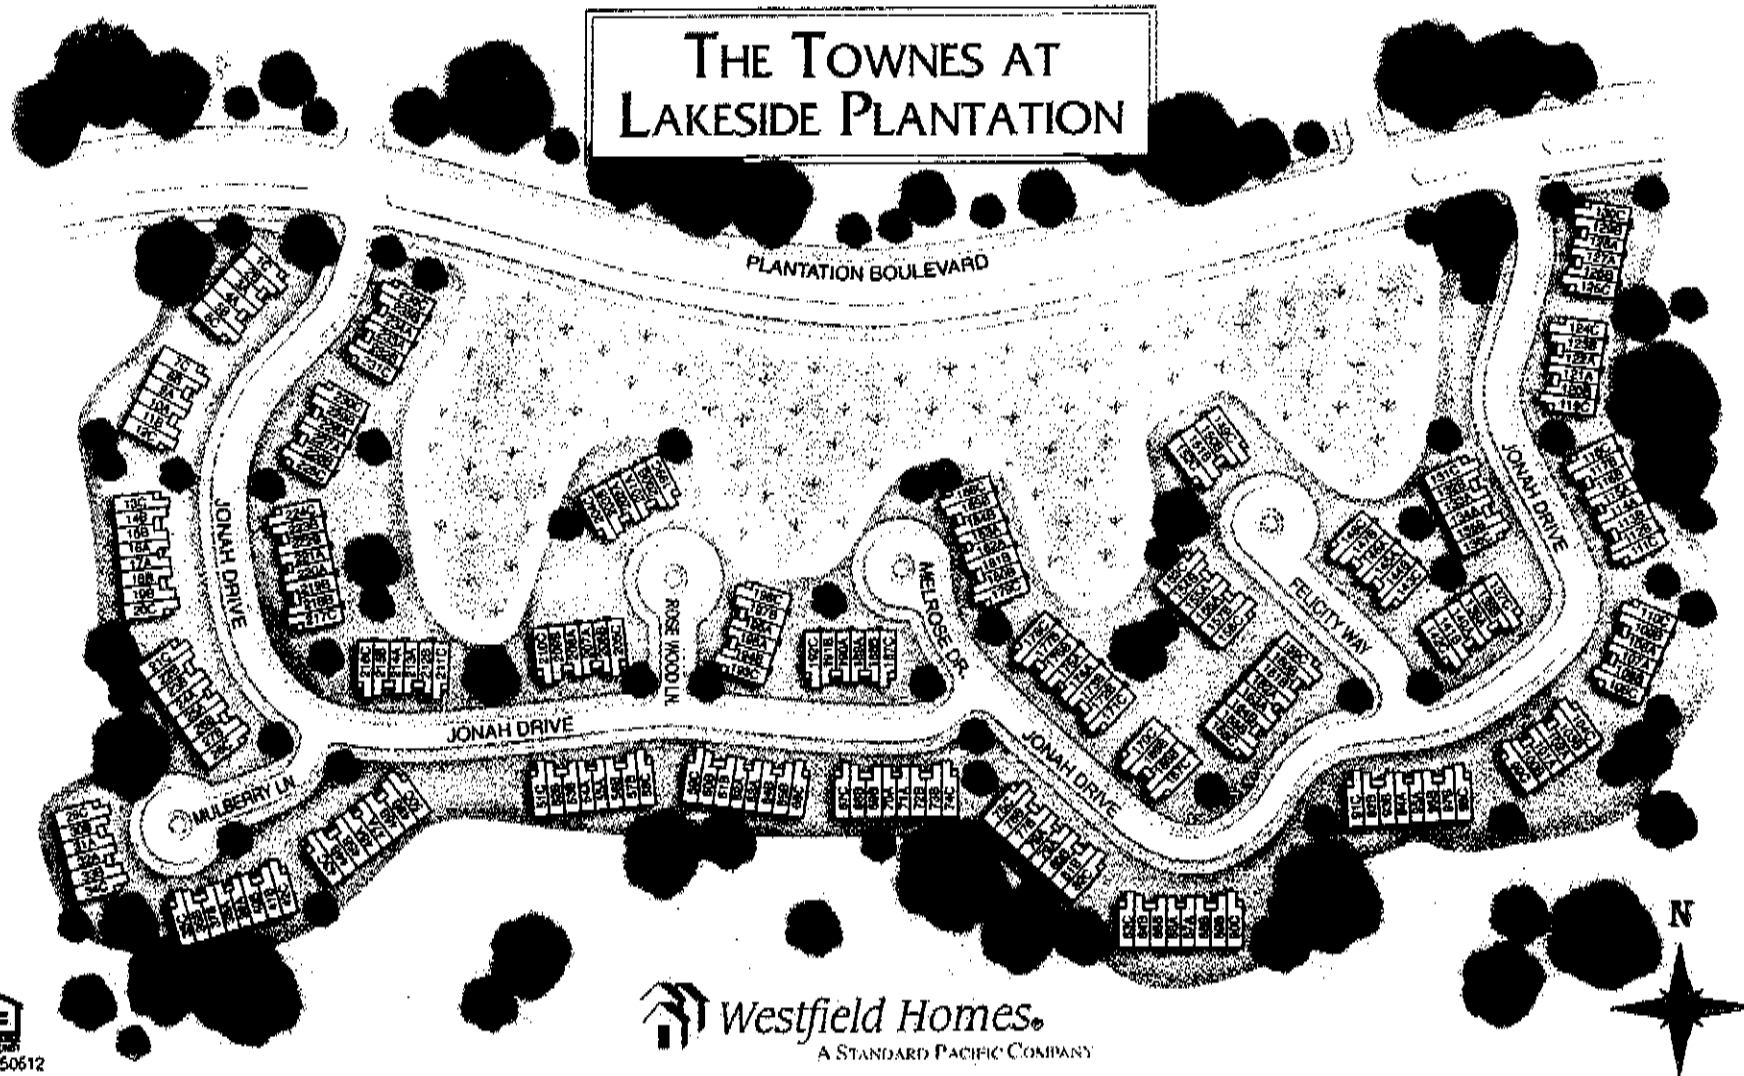

# THE TOWNES AT LAKESIDE PLANTATION

CBC1250612

Artist's rendering. Subject to change and refinement. See official plat for details.

 **Westfield Homes.**  
A STANDARD PACIFIC COMPANY